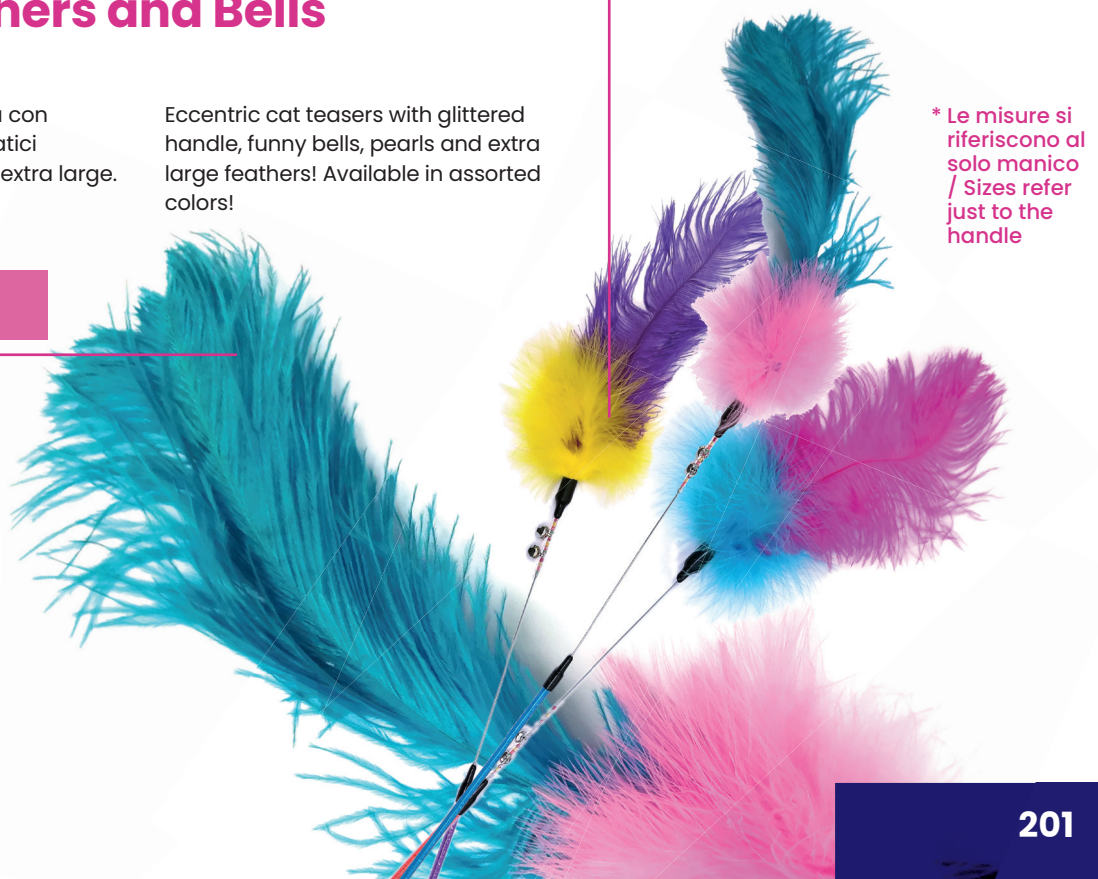

Funny cat teasers with playful balls and soft feathers. Available in assorted colors.

Con morbide piume!
With soft feathers!

1 pc

80702
Cat Teaser W/Ball and
Feathers
50 cm*

M.O.Q. 24 PCS (1 display)

Colori vivaci!
Vivid colors!

Cat Teaser w/long Feathers and Bells

Eccentriche canne da pesca con manico con brillantini, simpatici campanelli, perline e piume extra large. Disponibili in colori assortiti.

Eccentric cat teasers with glittered handle, funny bells, pearls and extra large feathers! Available in assorted colors!

Piume XXL!
XXL feathers!

1 pc

80703
Cat Teaser W/Long
Feathers And Bells
48 cm*

M.O.Q. 24 PCS (1 display)

* Le misure si riferiscono al solo manico
/ Sizes refer just to the handle

Canne da pesca Cat teaser