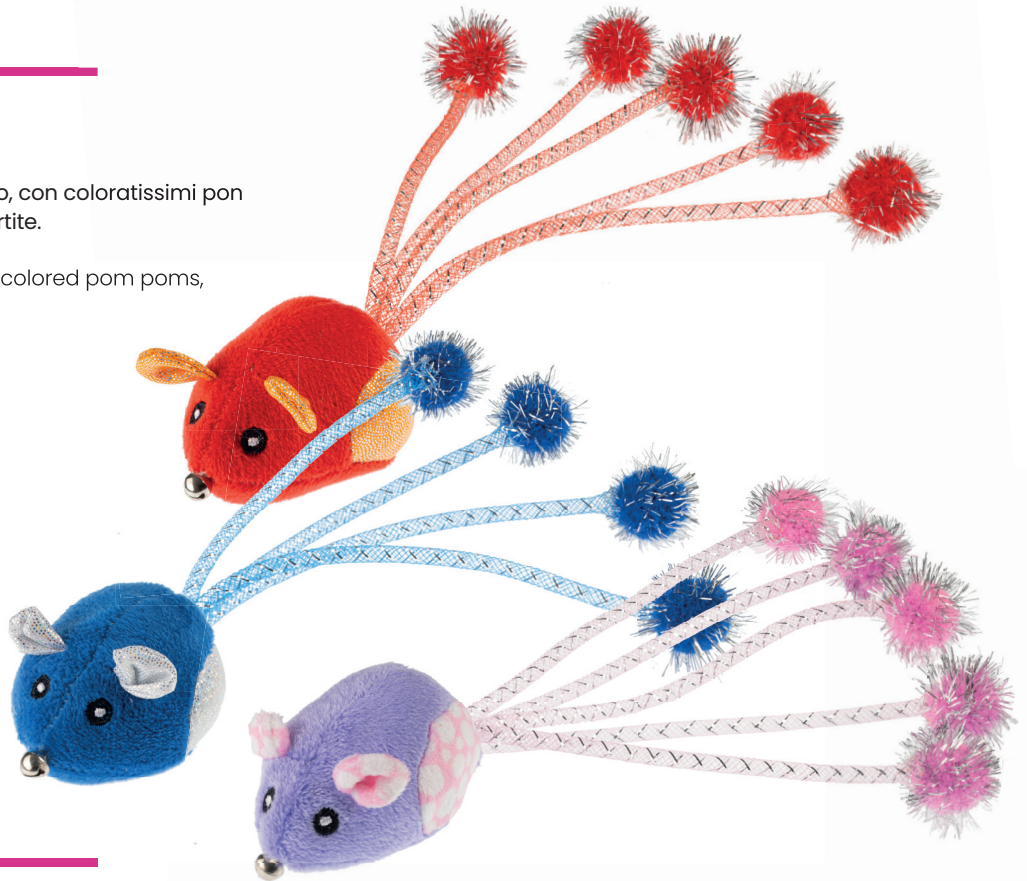

Peluches

Peluches

Pon Pon

Morbidi peluches a forma di topolino, con coloratissimi pon pon, disponibili in 3 colorazioni assortite.

Soft mouse-shaped plush toys, with colored pom poms, available in 3 assorted colors.