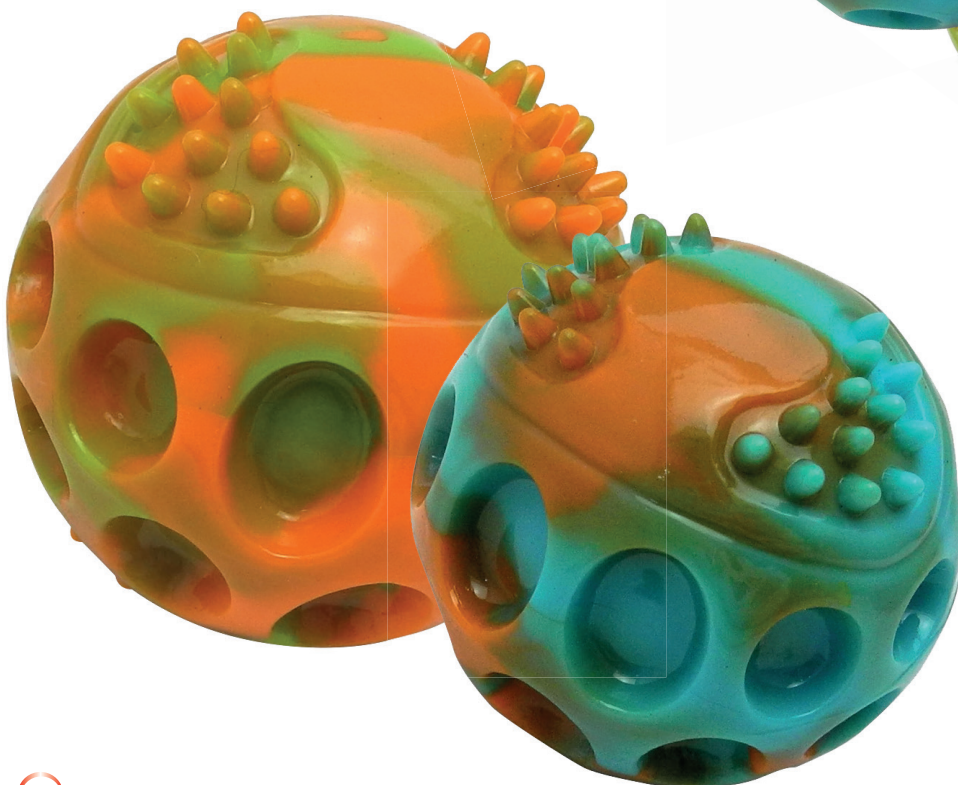

Giochi in TPR

TPR toys

Planet Dumbbell – Ball

Giochi in tpr con squeaker, perfetti come gioco da riporto.
Grazie alla texture, sono anche un valido aiuto per la pulizia dei denti.
3 tipologie disponibili: stick, dumbbell, ball

Tpr toys with squeaker, perfect as fetch toys.
Thanks to their texture, they are also a good aid for cleaning teeth.
3 styles available: stick, dumbbell, ball

Dental care

Con squeaker!
With squeaker!

1 pc

80910
Planet Dumbbell S
11.6x5x5 cm

M.O.Q. 3 PCS

1 pc

80909
Planet Dumbbell L
14.2x5.8x5.8 cm

M.O.Q. 3 PCS

1 pc

80911
Planet Ball L
7.5 cm

M.O.Q. 3 PCS

1 pc

80912
Planet Ball S
6.3 cm

M.O.Q. 3 PCS