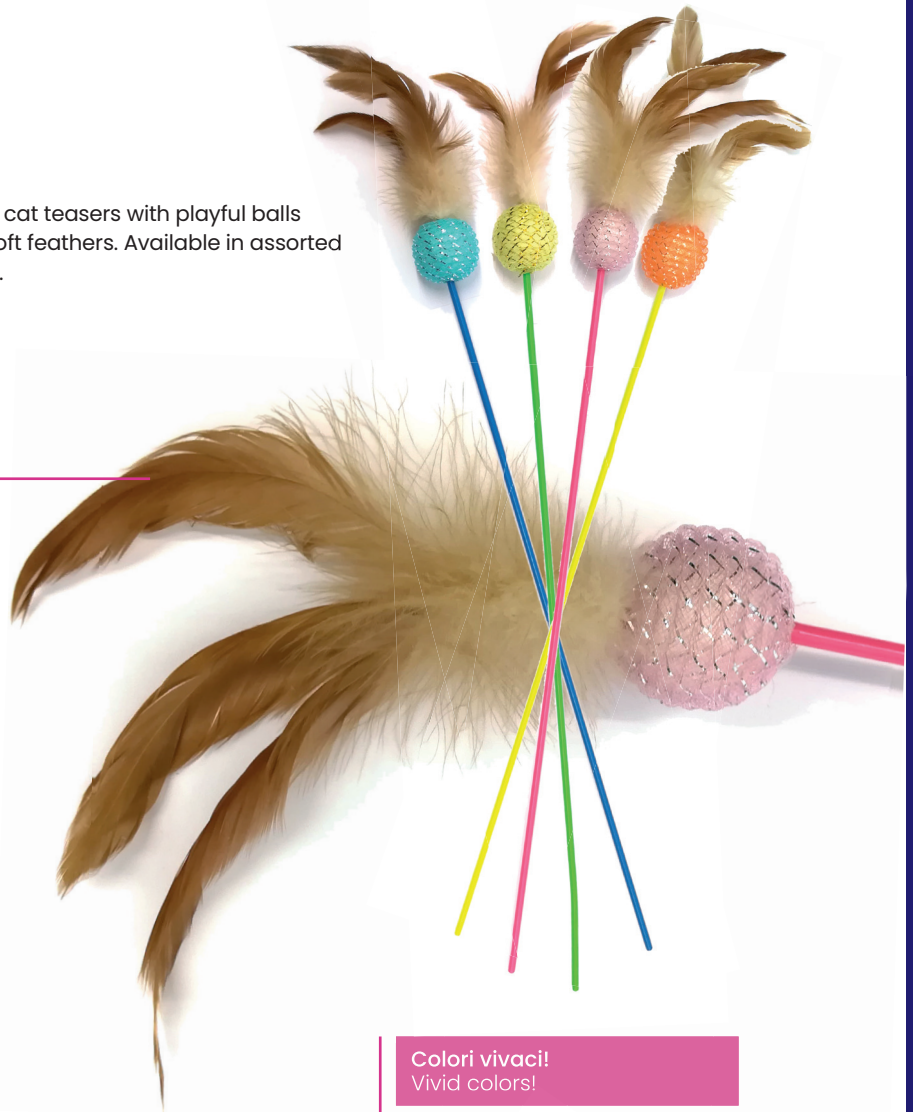

Funny cat teasers with playful balls and soft feathers. Available in assorted colors.

Con morbide piume!
With soft feathers!

1 pc

80702
Cat Teaser W/Ball and
Feathers
50 cm*

M.O.Q. 24 PCS (1 display)

Colori vivaci!
Vivid colors!