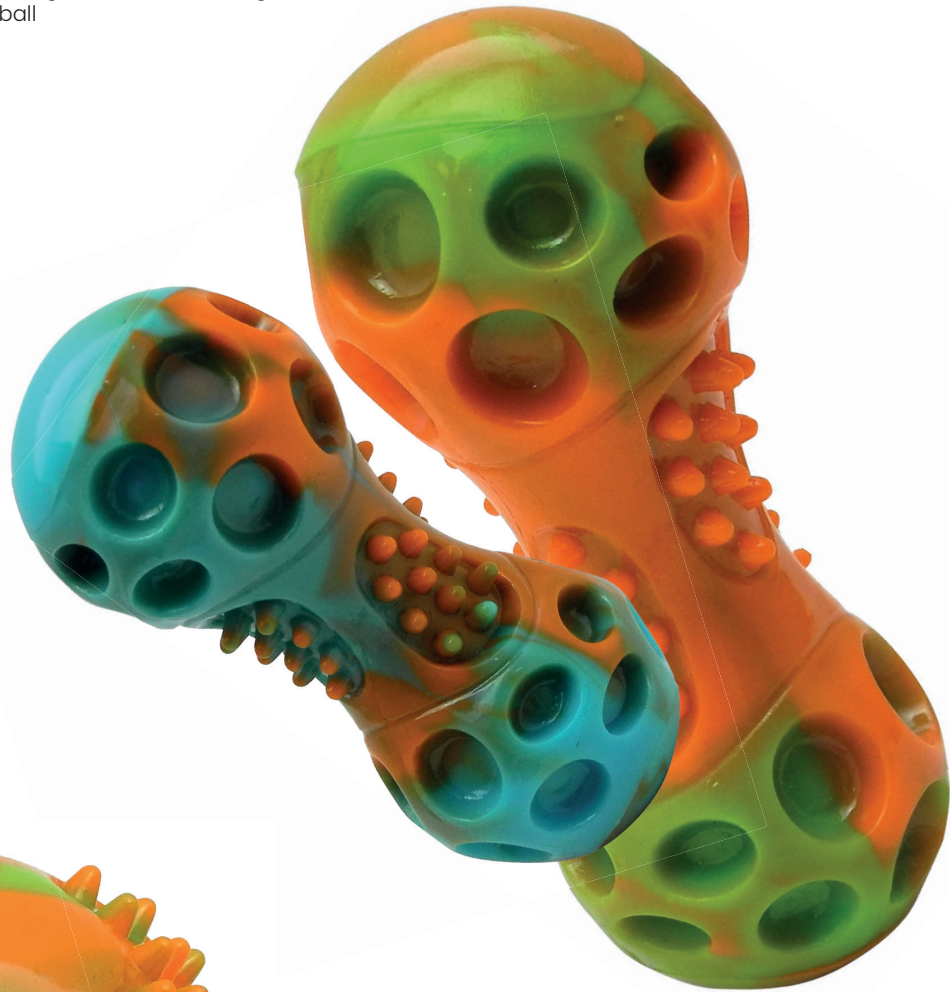

Giochi in TPR

TPR toys

Planet Dumbbell – Ball

Giochi in tpr con squeaker, perfetti come gioco da riporto.
Grazie alla texture, sono anche un valido aiuto per la pulizia dei denti.
3 tipologie disponibili: stick, dumbbell, ball

Tpr toys with squeaker, perfect as fetch toys.
Thanks to their texture, they are also a good aid for cleaning teeth.
3 styles available: stick, dumbbell, ball

Dental care

Con squeaker!
With squeaker!

1 pc

80910
Planet Dumbbell S
11.6x5x5 cm

M.O.Q. 3 PCS

1 pc

80909
Planet Dumbbell L
14.2x5.8x5.8 cm

M.O.Q. 3 PCS

1 pc

80911
Planet Ball L
7.5 cm

M.O.Q. 3 PCS

1 pc

80912
Planet Ball S
6.3 cm

M.O.Q. 3 PCS