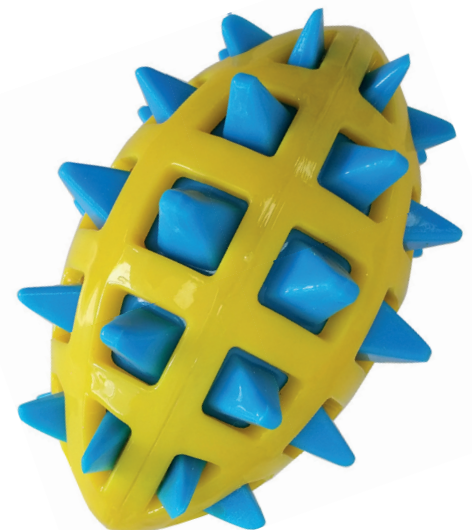

Funny and colorful TPR toys available in different sizes and shapes.
Different textures on the surface to stimulate interest.
With super loud squeaker!
They float in water!

Galleggiano in acqua!
Float in water!

80727
Big Bang Bomb S
12,7 cm

M.O.Q. 3 PCS

80728
Big Bang Bomb M
15,2 cm

M.O.Q. 3 PCS

80730
Big Bang Football M
15,2 cm

M.O.Q. 3 PCS

80729
Big Bang Football S
12,7 cm

M.O.Q. 3 PCS